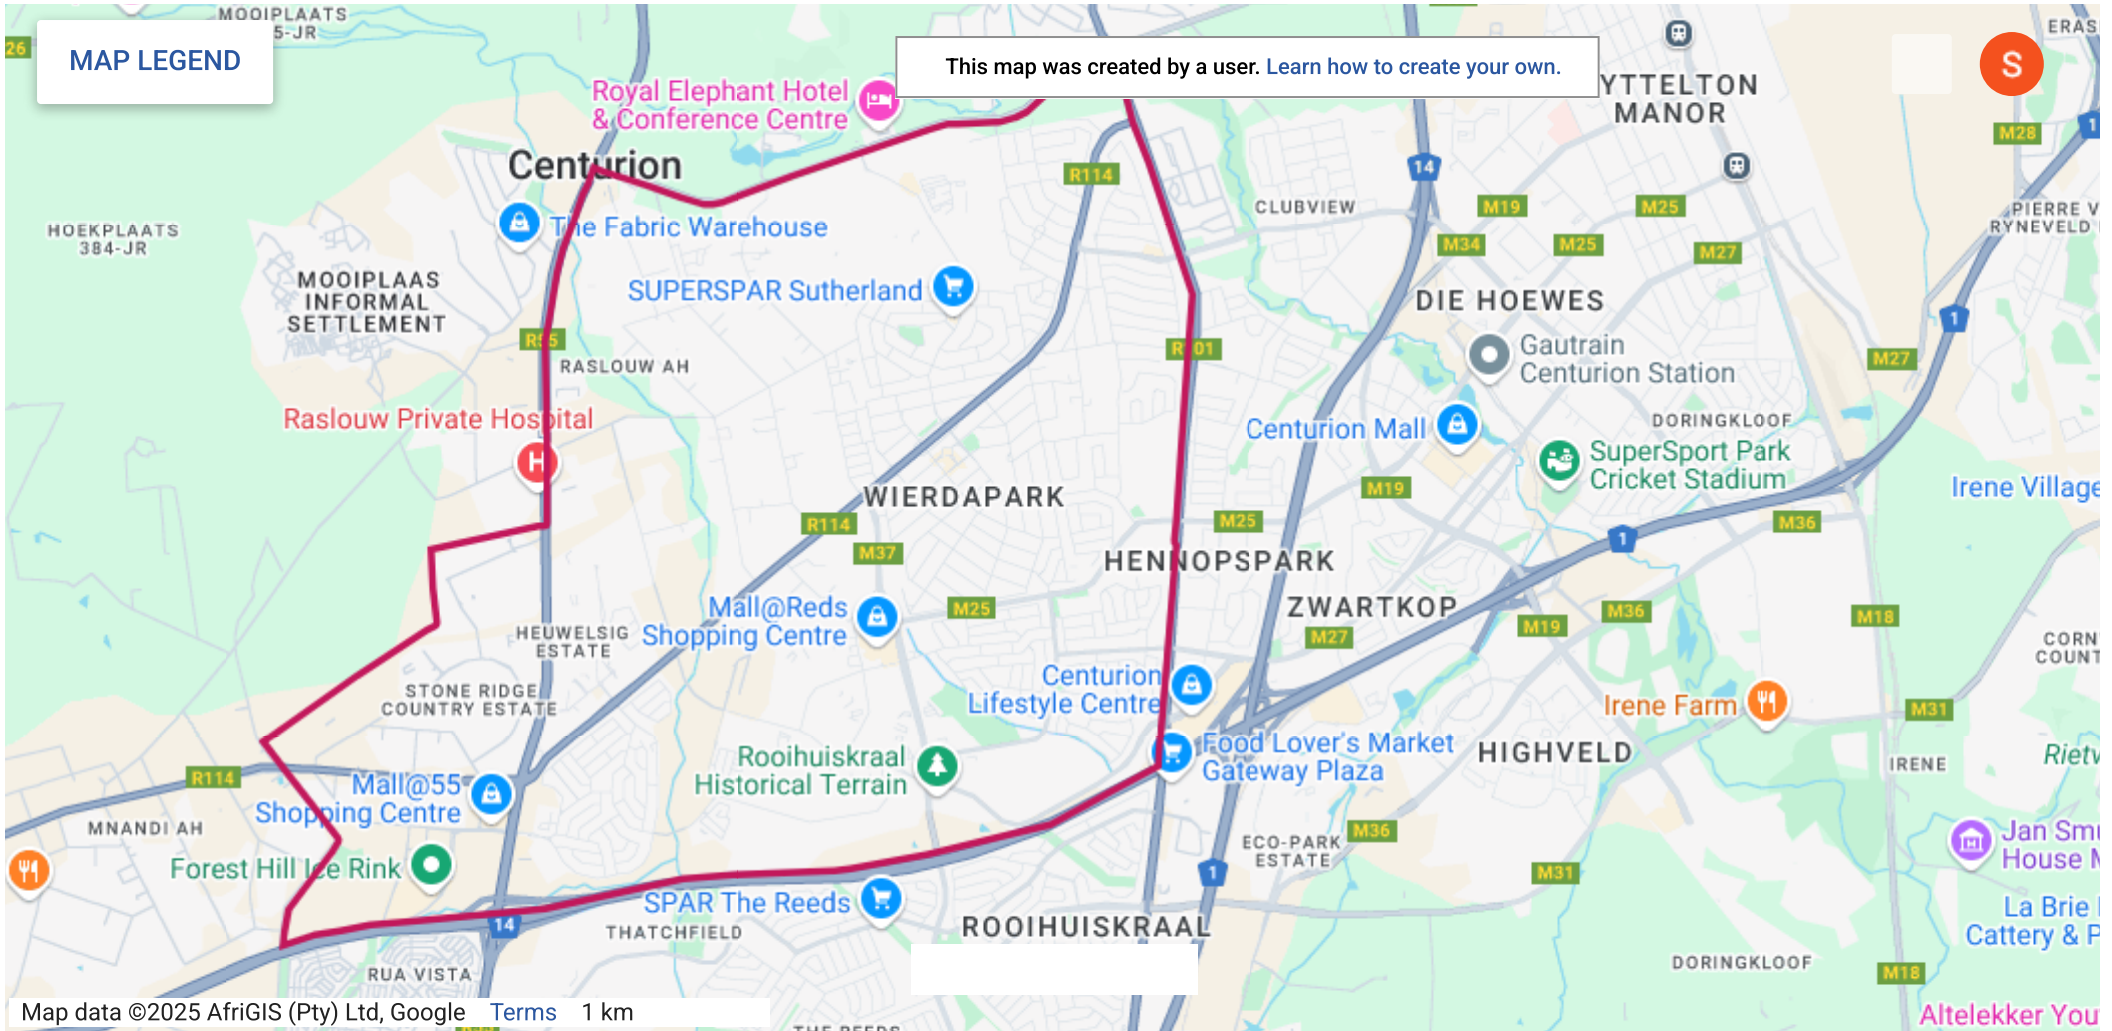

MAP LEGEND

This map was created by a user. Learn how to create your own.

Map data ©2025 AfriGIS (Pty) Ltd, Google Terms 1 km

Altelekker You